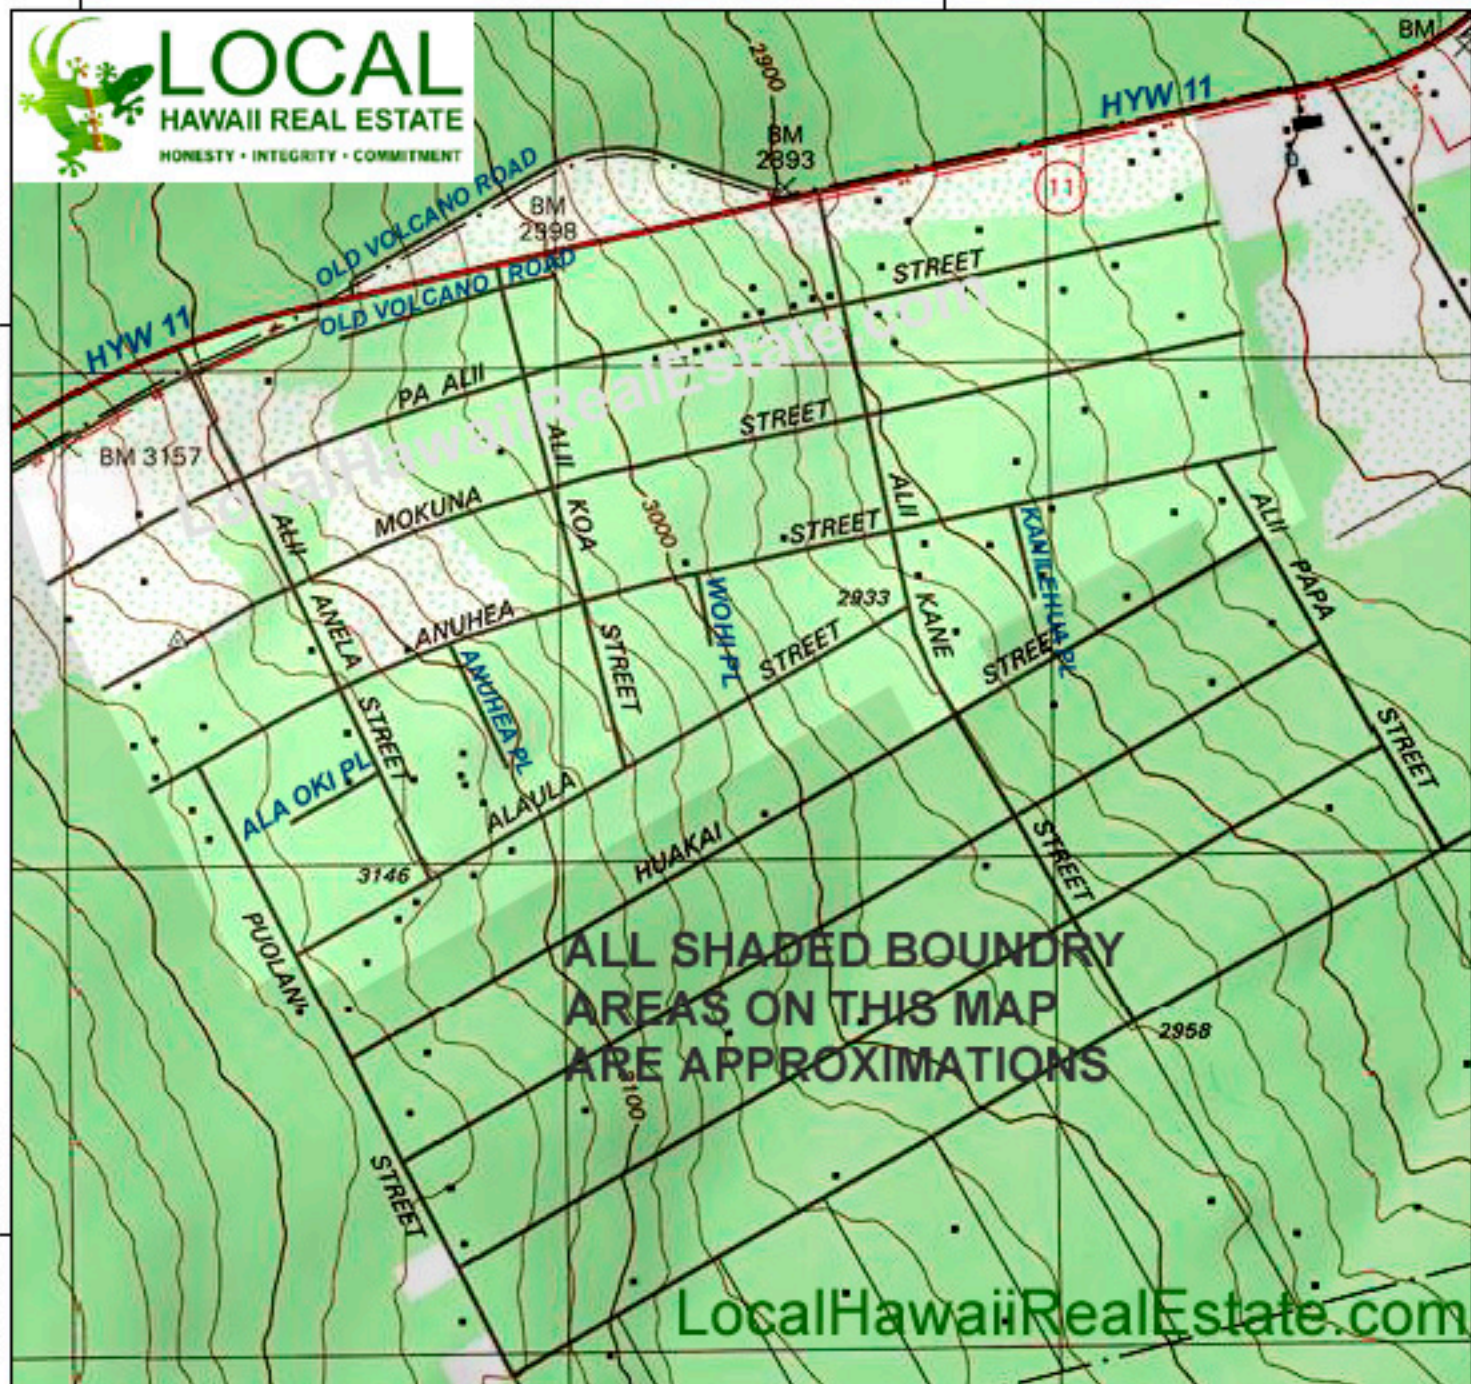

155°12.000' W

WGS84 155°11.000' W

19°27.000' N

19°27.000' N

**ALL SHADED BOUNDARY
AREAS ON THIS MAP
ARE APPROXIMATIONS**

LocalHawaiiRealEstate.com

19°26.000' N

19°26.000' N

155°12.000' W

WGS84 155°11.000' W